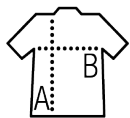

Quality

Style

Fitted cut
Long sleeves
Classic collar
Adjustable rounded cuffs
7 tone-on-tone button placket

Available sizes

Sizes	XS	S	M	L	XL	XXL	3XL
A/B	64/45	65/48	66/51	67/54	68/57	69/60	70/63

Available colours

White

Sky blue

Black

Silver

Packaging

Carton size : 55 x 36 x 17 cm

Weight per carton : 0.00 kg

Related products