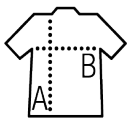

Quality

Style

Elastane rib 1x1 armholes and waist band for a better comfort
Fully fashioned armholes
Straight fit

Available sizes

Sizes	XXS	XS	S	M	L	XL	XXL	3XL
A/B	60/42	62/45	68/50	70/53	72/55	74/58	76/61	78/64

Available colours

Black

Navy

Medium grey

Packaging

Carton size : 55 x 37 x 26 cm

Weight per carton : 0.00 kg

Related products
