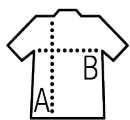

SOL'S REGENT WOMEN

SOL'S®
the fair spirit

WOMEN'S ROUND COLLAR T-SHIRT

01825

Quality

JERSEY 150
100% semi-combed Ringspun cotton
Taped neck
Ribbed collar

Style

Short sleeves
Close-fitting cut
Cut and sewn

Available sizes

Sizes	S	M	L	XL	XXL	3XL*
A/B	61/41	63/44	65/47	67/50	69/53	71/56

Available colours

Packaging

Carton size : 50 x 34 x 16 cm

Weight per carton : 0.00 kg

Related products

SOL'S REGENT
11380