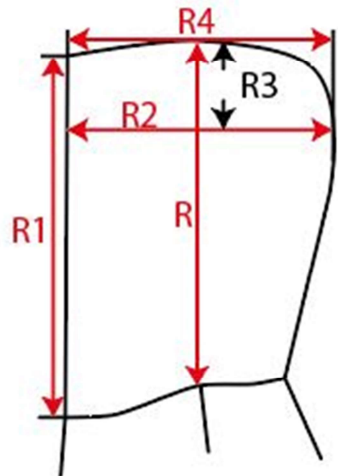

Measurement Sketch

ORDER	SEASON	CLIENT	BRAND
	SS22	n/a	Build your Brand
STYLE CODE	STYLE NAME	GENDER	SUPPLIER
BY026	Ladies Heavy Hoody	Female	72503

Style Measurement View for Client

ORDER	SEASON	CLIENT	BRAND
	SS22	n/a	Build your Brand
STYLE CODE	STYLE NAME	GENDER	SUPPLIER
BY026	Ladies Heavy Hoody	Female	72503

Basic Measurement Chart	04	XS-5XL Ladies	blanco MC top Ladies XS-5XL	Base Size	S
--------------------------------	----	---------------	-----------------------------	-----------	---

-	Measurements (values)	XS	S	M	L	XL	XXL	3XL	4XL	5XL	Tol. +/-	Comment
M	front length from HSP	62,0	64,0	66,0	68,0	70,0	71,0	72,0	73,0	74,0	1,0	
A	1/2 chest width	46,1	48,6	51,1	53,6	56,1	60,1	64,1	68,1	72,1	1,0	
D	1/2 hem width	41,1	43,6	46,1	48,6	51,1	55,1	59,1	63,1	67,1	1,0	
F	sleeve length from shoulder (set in)	61,8	62,3	62,8	63,3	63,8	64,3	64,8	65,3	65,8	1,0	New