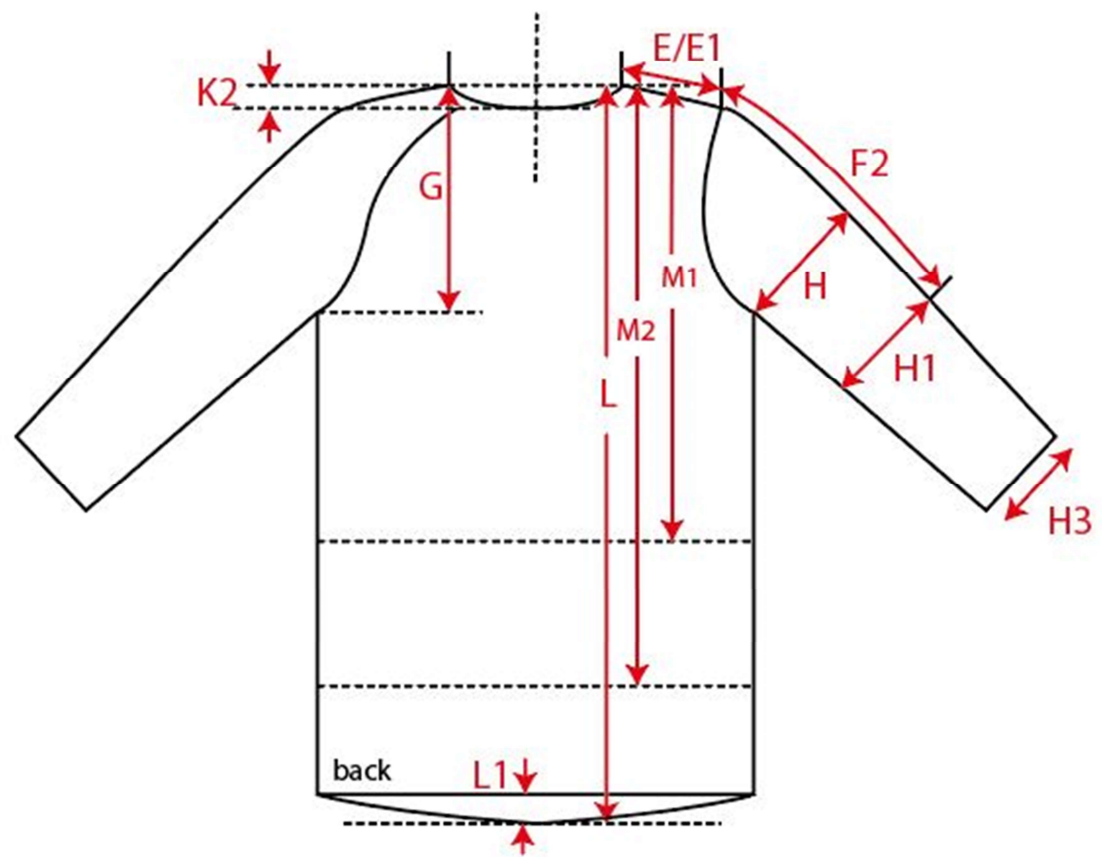

Measurement Sketch

ORDER	SEASON	CLIENT	BRAND
	SS22	n/a	Build your Brand
STYLE CODE	STYLE NAME	GENDER	SUPPLIER
BY026	Ladies Heavy Hoody	Female	72503

Style Measurement View for Client

ORDER	SEASON	CLIENT	BRAND
	SS22	n/a	Build your Brand
STYLE CODE	STYLE NAME	GENDER	SUPPLIER
BY026	Ladies Heavy Hoody	Female	72503

Basic Measurement Chart	04	XS-5XL Ladies	blanco MC top Ladies XS-5XL	Base Size	S
--------------------------------	----	---------------	-----------------------------	-----------	---

-	Measurements (values)	XS	S	M	L	XL	XXL	3XL	4XL	5XL	Tol. +/-	Comment
M	front length from HSP	62,0	64,0	66,0	68,0	70,0	71,0	72,0	73,0	74,0	1,0	
A	1/2 chest width	46,1	48,6	51,1	53,6	56,1	60,1	64,1	68,1	72,1	1,0	
D	1/2 hem width	41,1	43,6	46,1	48,6	51,1	55,1	59,1	63,1	67,1	1,0	
F	sleeve length from shoulder (set in)	61,8	62,3	62,8	63,3	63,8	64,3	64,8	65,3	65,8	1,0	New