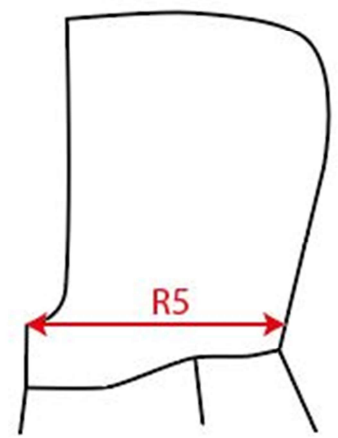

Measurement Sketch

ORDER	SEASON	CLIENT	BRAND
	SS22	n/a	Build your Brand
STYLE CODE	STYLE NAME	GENDER	SUPPLIER
BY026	Ladies Heavy Hoody	Female	72503

Style Measurement View for Client

ORDER	SEASON	CLIENT	BRAND
	SS22	n/a	Build your Brand
STYLE CODE	STYLE NAME	GENDER	SUPPLIER
BY026	Ladies Heavy Hoody	Female	72503

Basic Measurement Chart	04	XS-5XL Ladies	blanco MC top Ladies XS-5XL	Base Size	S
--------------------------------	----	---------------	-----------------------------	-----------	---

-	Measurements (values)	XS	S	M	L	XL	XXL	3XL	4XL	5XL	Tol. +/-	Comment
M	front length from HSP	62,0	64,0	66,0	68,0	70,0	71,0	72,0	73,0	74,0	1,0	
A	1/2 chest width	46,1	48,6	51,1	53,6	56,1	60,1	64,1	68,1	72,1	1,0	
D	1/2 hem width	41,1	43,6	46,1	48,6	51,1	55,1	59,1	63,1	67,1	1,0	
F	sleeve length from shoulder (set in)	61,8	62,3	62,8	63,3	63,8	64,3	64,8	65,3	65,8	1,0	New